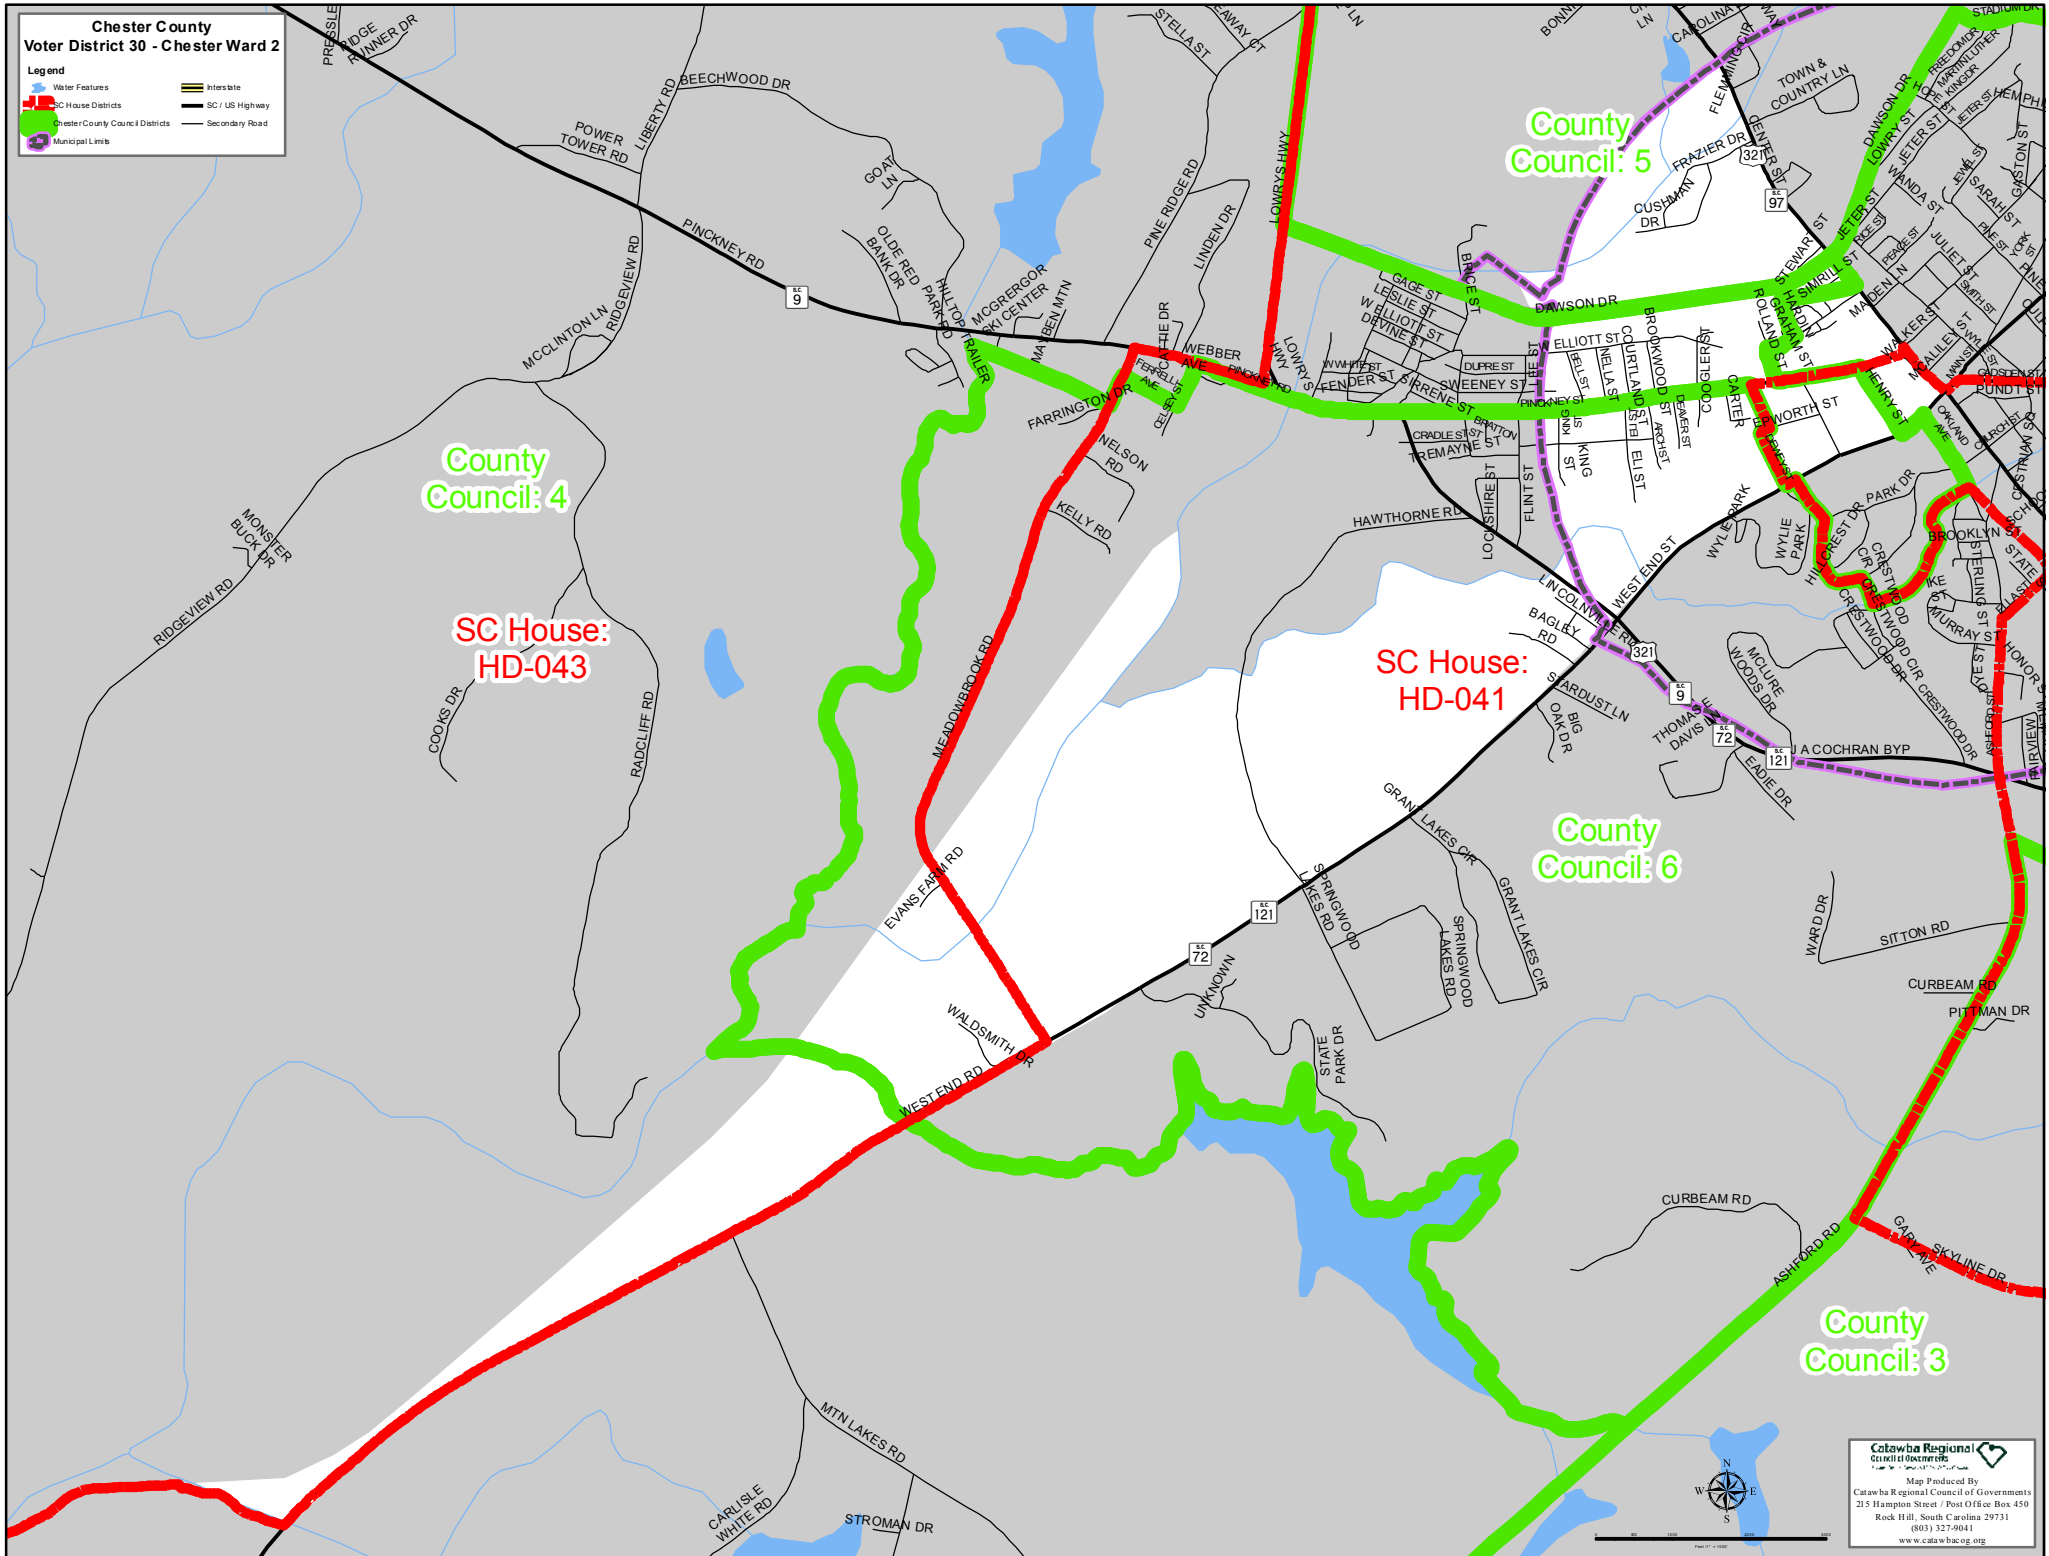

**Chester County  
Voter District 30 - Chester Ward 2**

**Legend**

- Water Features
- SC House Districts
- Chester County Council Districts
- Municipal Limits
- Interstate
- SC / US Highway
- Secondary Road

County Council: 4

SC House: HD-043

County Council: 5

SC House: HD-041

County Council: 6

County Council: 3